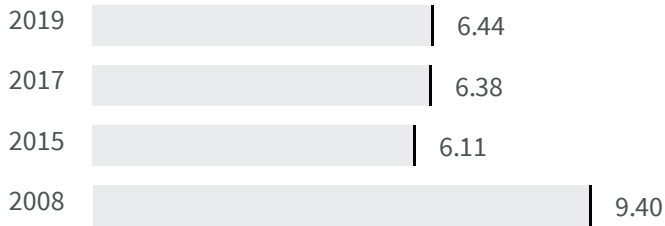

Change of indicators from the second last to the last value

 Improvement

 No changes

 Deterioration

CO2 emissions (Tonnes)

What is the amount of equivalent CO2 in tonnes emitted per inhabitant?

2017 | 2019

 6.38 | 6.44