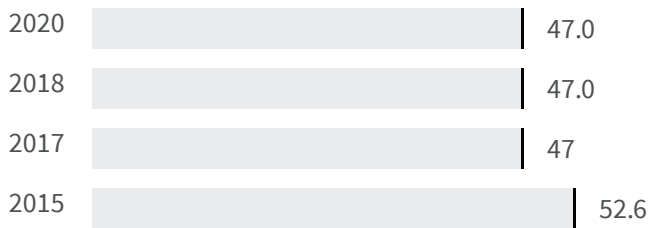

Change of indicators from the second last to the last value

 Improvement

 No changes

 Deterioration

CO2 emissions (Tonnes)

What is the amount of equivalent CO2 in tonnes emitted per inhabitant?

2017 | 2019

 6.38 | 6.44

Legend

 PISA

Flood risk (%)

What is the percentage of the population exposed to flood risks on the total population?

2018 | 2020

 47.0 | 47.0

Legend

 PISA