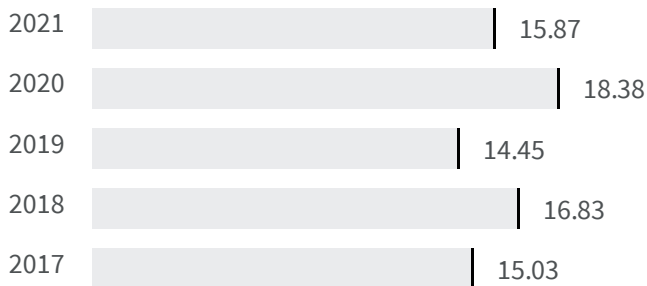

Change of indicators from the second last to the last value

Improvement

No changes

Deterioration

Gender employment gap (%)

What is the difference between the percentage of working men and the percentage of working women?

Legend

PIACENZA

Educational level of women (%)

What is the percentage of women graduates on the total of the graduates?

2011

34.70

Legend

PIACENZA