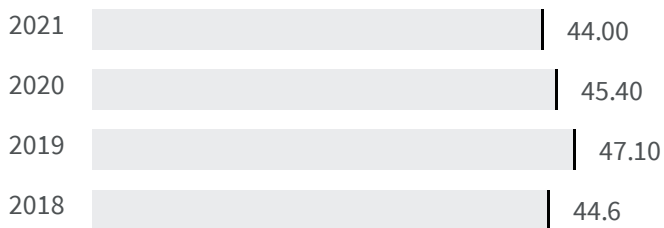

### Overweight or obesity (%)

2020

2021

What is the percentage of people aged 18 and over who are overweight or obese?

45.40

44.00