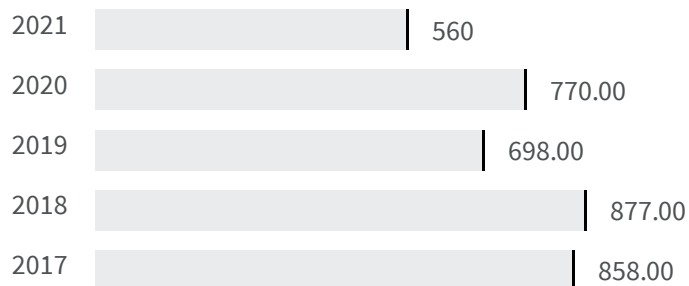

Change of indicators from the second last to the last value

Improvement

No changes

Deterioration

Voter turnout (%)

What is the percentage of the population who voted at the political elections in 2018?

Legend

PIACENZA

Efficiency of the courts (Days)

What is the average duration in number of days of the defined civil proceedings in that year?

Legend

PIACENZA