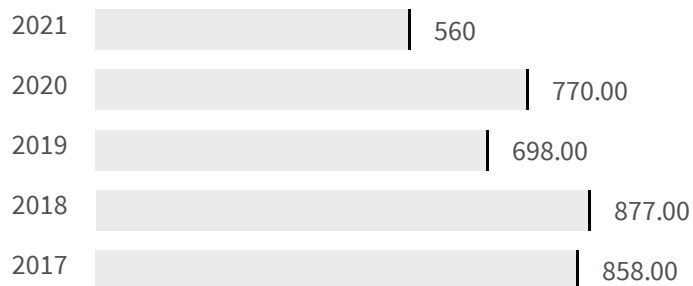

Change of indicators from the second last to the last value

Improvement

No changes

Deterioration

Voter turnout (%)

What is the percentage of the population who voted at the political elections in 2018?

Legend

PIACENZA

Efficiency of the courts (Days)

What is the average duration in number of days of the defined civil proceedings in that year?

Legend

PIACENZA