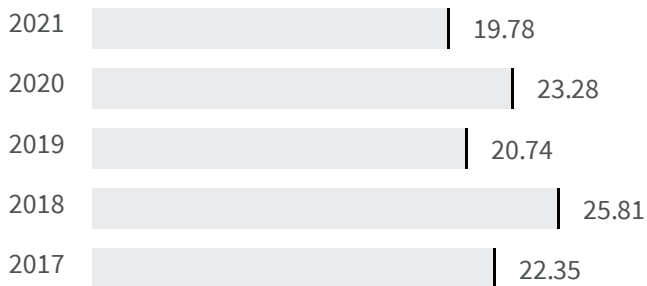

Change of indicators from the second last to the last value

Improvement

No changes

Deterioration

Gender employment gap (%)

What is the difference between the percentage of working men and the percentage of working women?

2020	2021
23.28	19.78

Legend

■ PESCARA

Educational level of women (%)

What is the percentage of women graduates on the total of the graduates?

2011

45.19

Legend