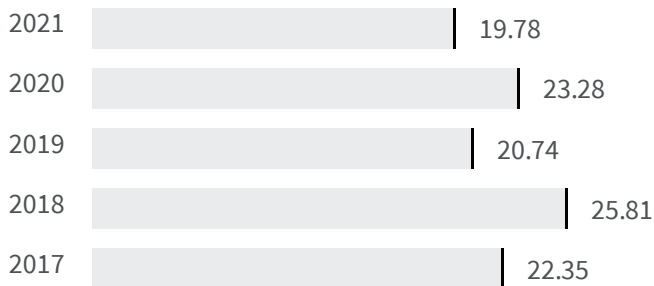

Change of indicators from the second last to the last value

Improvement

No changes

Deterioration

### Gender employment gap (%)

What is the difference between the percentage of working men and the percentage of working women?

|       |       |
|-------|-------|
| 2020  | 2021  |
| 23.28 | 19.78 |

**Legend**

■ PESCARA