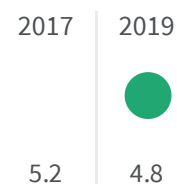

2020 | 2021
82.515 | 82.187

Legend

■ PESCARA

Life expectancy at 65 years (Years)

How many years a person aged 65 can expect to live if subjected throughout his or her life to the current mortality conditions?

Legend

■ PESCARA

Deaths and injuries in road accidents (Number)

How many deaths or injuries in road accidents occurred per 1000 inhabitants?

Legend

■ PESCARA

Deaths for suicide and intentional self-harm (Number)