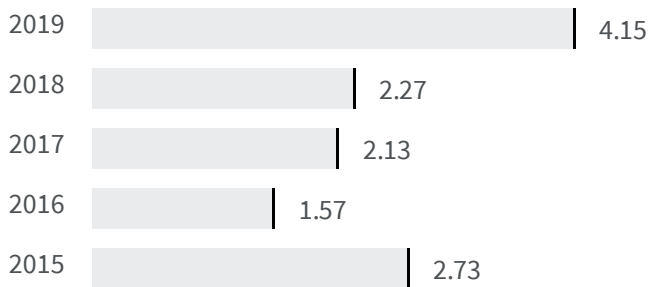

2020 | 2021
82.515 | 82.187

Legend

■ PESCARA

Life expectancy at 65 years (Years)

How many years a person aged 65 can expect to live if subjected throughout his or her life to the current mortality conditions?

2018 | 2019

What is the total number of deaths caused by suicide and intentional self-harm based on the territory of residence?

22 | 22

Legend

■ PESCARA

Infant mortality rate (Number)

2018 | 2019

What is the total number of deaths of children under one year of age, expressed per 1000 live births?

2.27 | 4.15

Legend

■ PESCARA