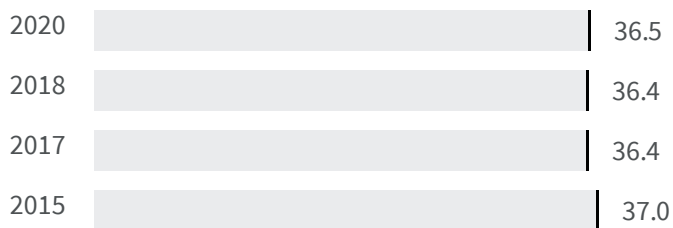

Change of indicators from the second last to the last value

Improvement

No changes

Deterioration

CO2 emissions (Tonnes)

What is the amount of equivalent CO2 in tonnes emitted per inhabitant?

2017	2019
5.52	5.73

Legend

■ PESCARA

Flood risk (%)

What is the percentage of the population exposed to flood risks on the total population?

2018	2020
36.4	36.5

Legend

■ PESCARA