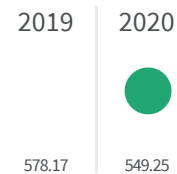

2019 | 2020

36.2 | 47.7

Legend

■ PESCARA

Urban waste production (Kg)

How many kg of urban waste are produced every year per inhabitant?

Legend

■ PESCARA