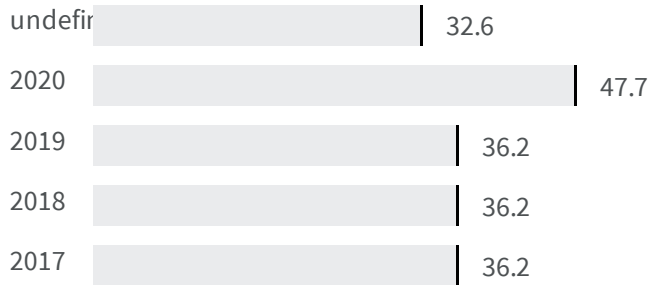

Change of indicators from the second last to the last value

Improvement

No changes

Deterioration

Separate waste collection (%)

What is the percentage of the separately waste collected on the total amount of urban waste produced?

2019 | 2020

36.2 | 47.7

Legend

■ PESCARA