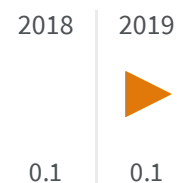

Residential waste collection (%)

What is the percentage of the population served by the residential waste collection on the total of the population?