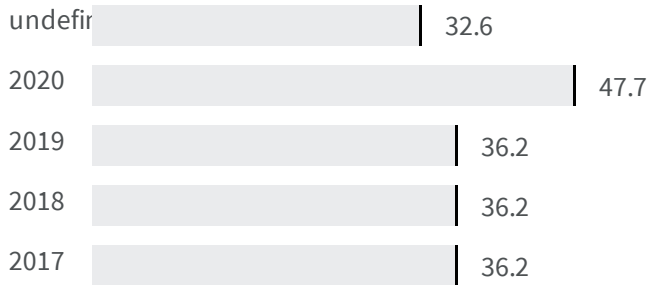

Change of indicators from the second last to the last value

Improvement

No changes

Deterioration

Separate waste collection (%)

What is the percentage of the separately waste collected on the total amount of urban waste produced?

2019 | 2020

36.2 | 47.7

Legend

■ PESCARA