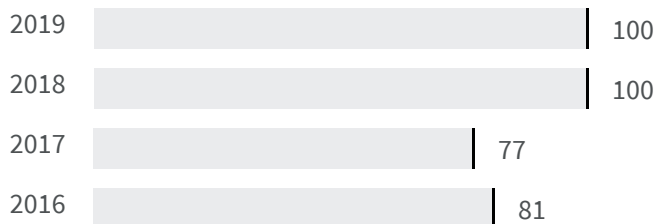

Legend

PERUGIA

Ecological areas / Recycling points (m2)

How many square meters per 100.000 inhabitants are designed for ecological islands?

2015

70.52

Legend

PERUGIA