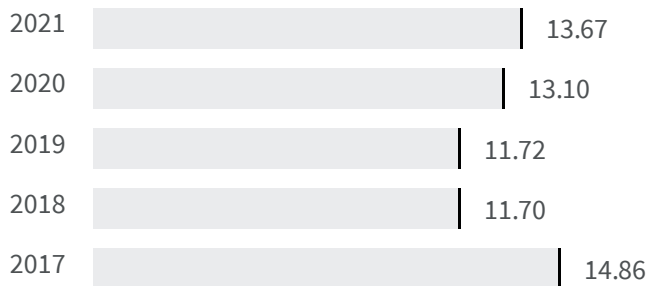

Change of indicators from the second last to the last value

Improvement

No changes

Deterioration

Gender employment gap (%)

What is the difference between the percentage of working men and the percentage of working women?

2020 | 2021
13.10 | 13.67

Legend

PAVIA

Educational level of women (%)

What is the percentage of women graduates on the total of the graduates?

2011

58.28

Legend