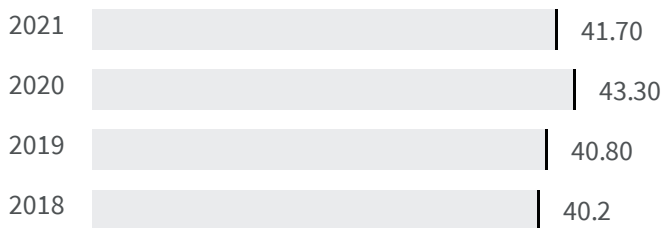

Change of indicators from the second last to the last value

Improvement

No changes

Deterioration

Urban gardens (m2)

2013

How many square meters of dismissed or abandoned land every 100 inhabitants have been converted to the organic crop of fruit and vegetables?

22.49

Legend

PAVIA

Overweight or obesity (%)

2020

2021

What is the percentage of people aged 18 and over who are overweight or obese?

43.30

41.70

Legend

PAVIA