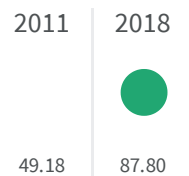

Change of indicators from the second last to the last value

Improvement

No changes

Deterioration

Internet access (%)

What is the percentage of families with a potential internet connection of at least 30 Mbps?