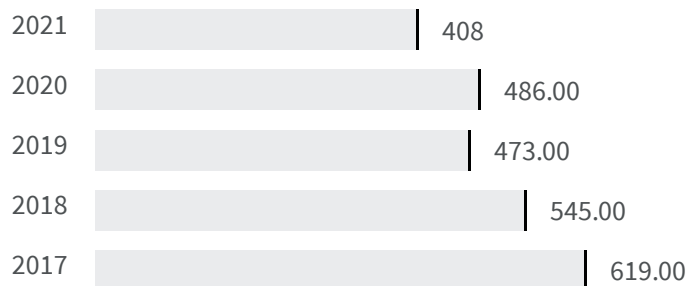

Change of indicators from the second last to the last value

Improvement

No changes

Deterioration

Voter turnout (%)

What is the percentage of the population who voted at the political elections in 2018?

Legend

PAVIA

Efficiency of the courts (Days)

What is the average duration in number of days of the defined civil proceedings in that year?

Legend

PAVIA