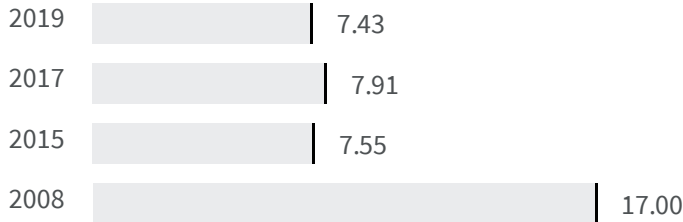

Change of indicators from the second last to the last value

Improvement

No changes

Deterioration

CO2 emissions (Tonnes)

What is the amount of equivalent CO2 in tonnes emitted per inhabitant?

2017	2019
7.91	7.43