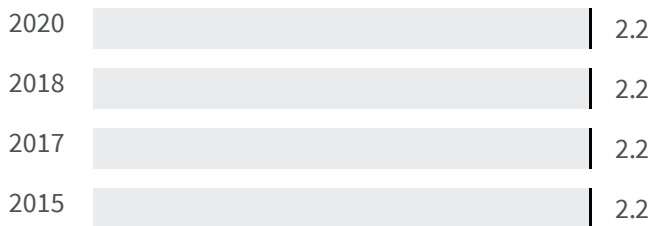

Legend

PAVIA