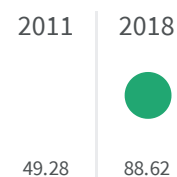

Change of indicators from the second last to the last value

Improvement

No changes

Deterioration

Internet access (%)

What is the percentage of families with a potential internet connection of at least 30 Mbps?