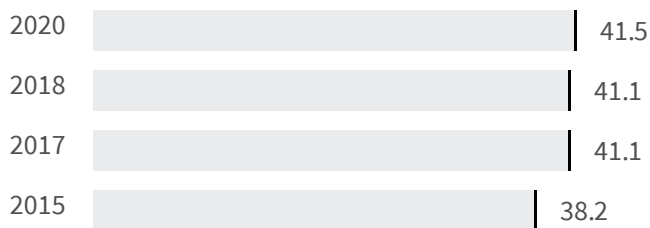

Change of indicators from the second last to the last value

Improvement

No changes

Deterioration

CO2 emissions (Tonnes)

What is the amount of equivalent CO2 in tonnes emitted per inhabitant?

2017	2019
8.98	9.06

Legend

■ PARMA

Flood risk (%)

What is the percentage of the population exposed to flood risks on the total population?

2018	2020
41.1	41.5

Legend

■ PARMA