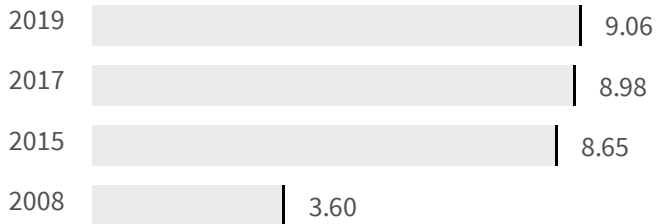

Change of indicators from the second last to the last value

 Improvement

 No changes

 Deterioration

CO2 emissions (Tonnes)

What is the amount of equivalent CO2 in tonnes emitted per inhabitant?

2017 | 2019
8.98 | 9.06