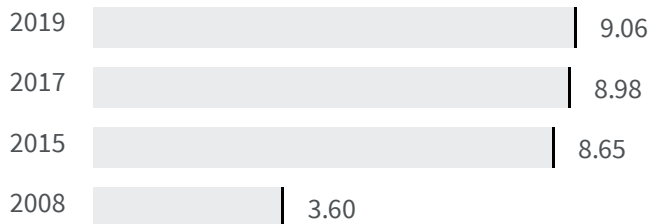

Change of indicators from the second last to the last value

Improvement

No changes

Deterioration

CO2 emissions (Tonnes)

What is the amount of equivalent CO2 in tonnes emitted per inhabitant?

2017	2019
8.98	9.06

Legend

■ PARMA

Flood risk (%)

What is the percentage of the population exposed to flood risks on the total population?

2018	2020
41.1	41.5

Legend

■ PARMA