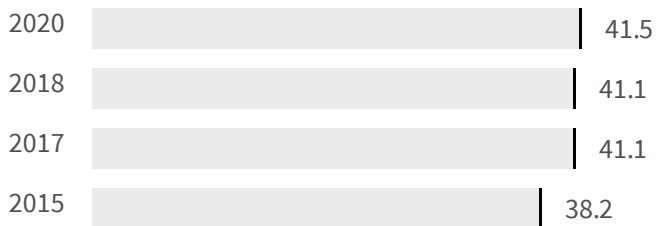

Change of indicators from the second last to the last value

 Improvement

 No changes

 Deterioration

CO2 emissions (Tonnes)

What is the amount of equivalent CO2 in tonnes emitted per inhabitant?

2017 | 2019
8.98 | 9.06

Legend

 PARMA

Flood risk (%)

What is the percentage of the population exposed to flood risks on the total population?

2018 | 2020
41.1 | 41.5

Legend

 PARMA