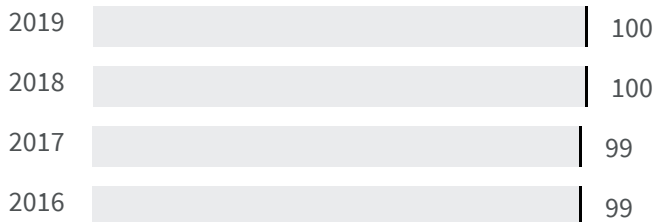

Legend

PARMA

Ecological areas / Recycling points (m2)

How many square meters per 100.000 inhabitants are designed for ecological islands?

2015

39.50

Legend

PARMA