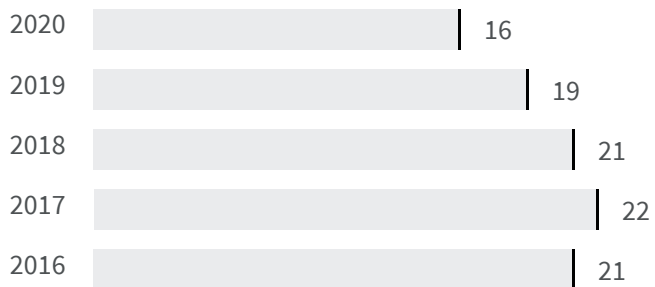

Change of indicators from the second last to the last value

Improvement

No changes

Deterioration

### Legend

■ PALERMO

2019 | 2020  
19 | 16