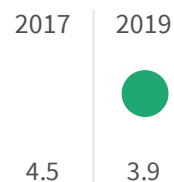

Legend

■ PALERMO