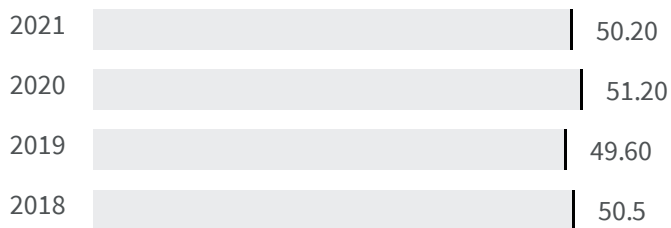

### Overweight or obesity (%)

2020

2021

What is the percentage of people aged 18 and over who are overweight or obese?

51.20

50.20