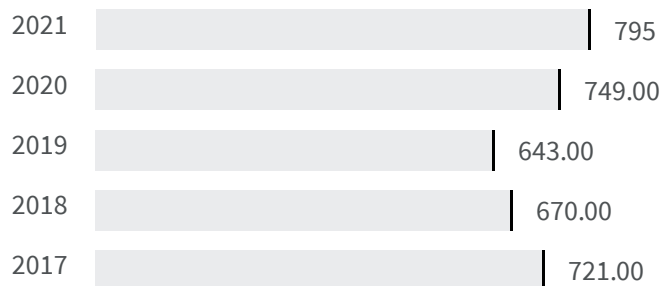

Change of indicators from the second last to the last value

Improvement

No changes

Deterioration

Voter turnout (%)

What is the percentage of the population who voted at the political elections in 2018?

2013	2018
61.14	60.42

Legend

PALERMO

Efficiency of the courts (Days)

What is the average duration in number of days of the defined civil proceedings in that year?

2020	2021
749.00	795

Legend

PALERMO