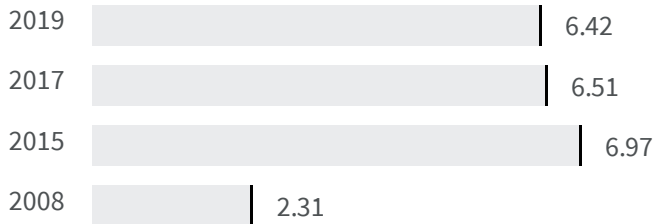

Change of indicators from the second last to the last value

Improvement

No changes

Deterioration

CO2 emissions (Tonnes)

What is the amount of equivalent CO2 in tonnes emitted per inhabitant?

2017	2019
6.51	6.42

Legend

■ PALERMO

Flood risk (%)

What is the percentage of the population exposed to flood risks on the total population?

2018	2020
0.4	7.0

Legend

■ PALERMO