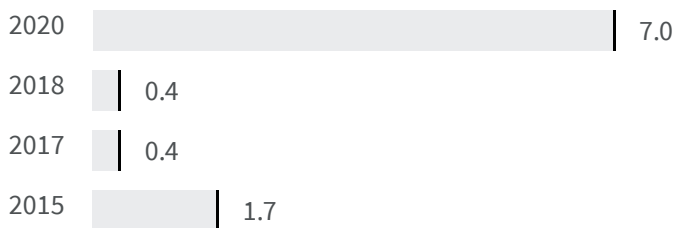

Change of indicators from the second last to the last value

Improvement

No changes

Deterioration

CO2 emissions (Tonnes)

What is the amount of equivalent CO2 in tonnes emitted per inhabitant?

2017	2019
6.51	6.42

Legend

■ PALERMO

Flood risk (%)

What is the percentage of the population exposed to flood risks on the total population?

2018	2020
0.4	7.0

Legend

■ PALERMO