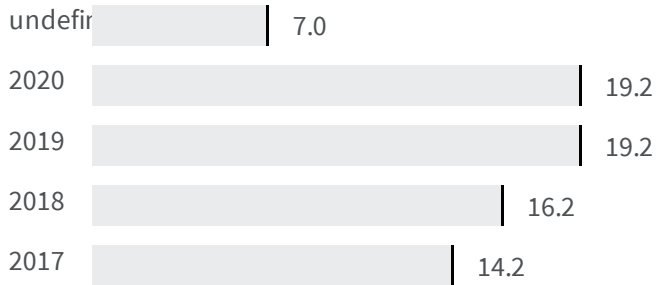

Change of indicators from the second last to the last value

Improvement

No changes

Deterioration

Separate waste collection (%)

What is the percentage of the separately waste collected on the total amount of urban waste produced?

2019	2020
19.2	19.2

Legend

■ PALERMO