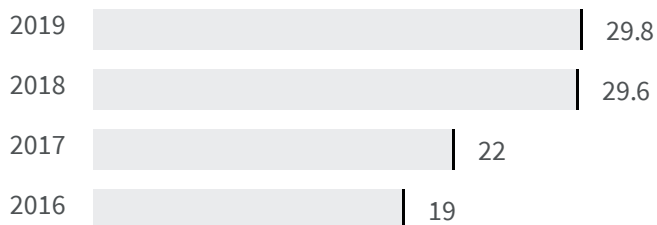

Legend

PALERMO

Ecological areas / Recycling points (m2)

How many square meters per 100.000 inhabitants are designed for ecological islands?

There are no data available yet!