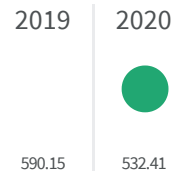

Change of indicators from the second last to the last value

Improvement

No changes

Deterioration

Separate waste collection (%)

What is the percentage of the separately waste collected on the total amount of urban waste produced?

2019	2020
19.2	19.2

Legend

■ PALERMO

Urban waste production (Kg)

How many kg of urban waste are produced every year per inhabitant?

Legend

PALERMO

Residential waste collection (%)