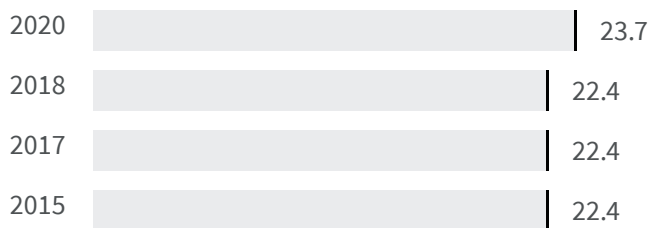

Legend

▬ PADOVA