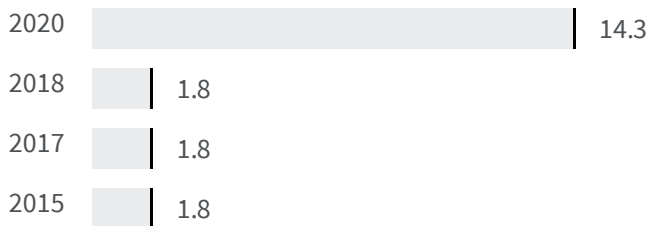

12.11 | 11.45

Legend

ORISTANO

Flood risk (%)

What is the percentage of the population exposed to flood risks on the total population?

2018 | 2020

1.8 | 14.3

Legend