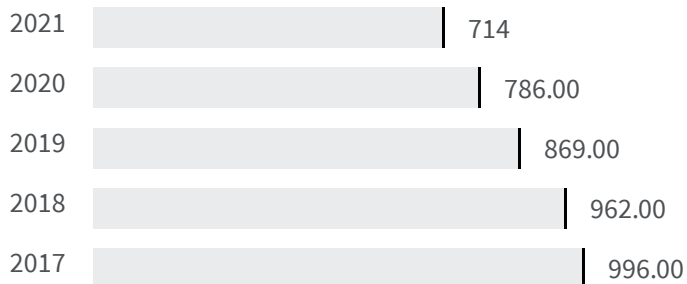

69.43 | 68.74

Legend

■ NUORO

Efficiency of the courts (Days)

What is the average duration in number of days of the defined civil proceedings in that year?

2020 | 2021

786.00 | 714

Legend