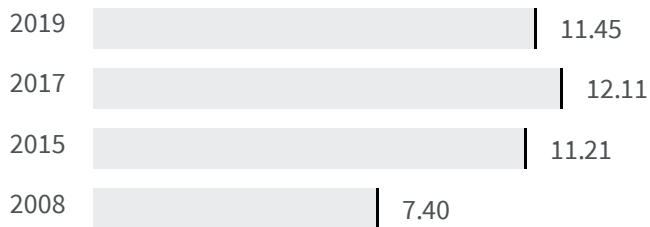

Change of indicators from the second last to the last value

Improvement

No changes

Deterioration

### CO2 emissions (Tonnes)

What is the amount of equivalent CO2 in tonnes emitted per inhabitant?

2017	2019
12.11	11.45

**Legend**

NUORO