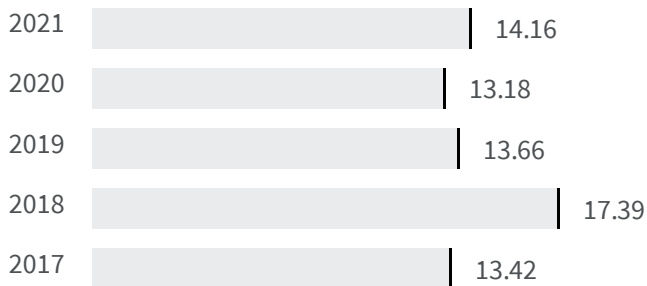

Change of indicators from the second last to the last value

Improvement

No changes

Deterioration

Gender employment gap (%)

What is the difference between the percentage of working men and the percentage of working women?

2020 | 2021
13.18 | 14.16

Legend

NOVARA

Educational level of women (%)

What is the percentage of women graduates on the total of the graduates?

2011

29.85

Legend