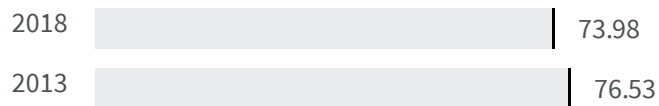

Change of indicators from the second last to the last value

Improvement

No changes

Deterioration

Voter turnout (%)

What is the percentage of the population who voted at the political elections in 2018?

2013	2018
76.53	73.98

Legend

NOVARA

Efficiency of the courts (Days)

What is the average duration in number of days of the defined civil proceedings in that year?

2020	2021
600.00	540

Legend

NOVARA