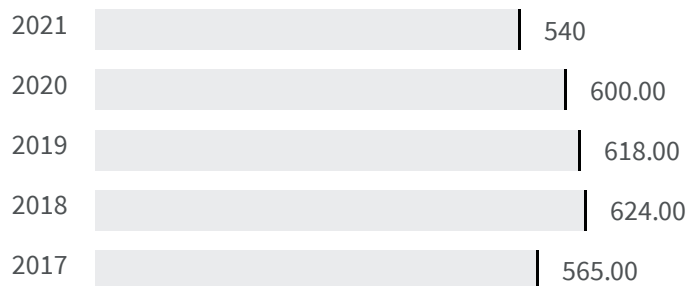

Change of indicators from the second last to the last value

Improvement

No changes

Deterioration

Voter turnout (%)

What is the percentage of the population who voted at the political elections in 2018?

Legend

NOVARA

Efficiency of the courts (Days)

What is the average duration in number of days of the defined civil proceedings in that year?

Legend

NOVARA