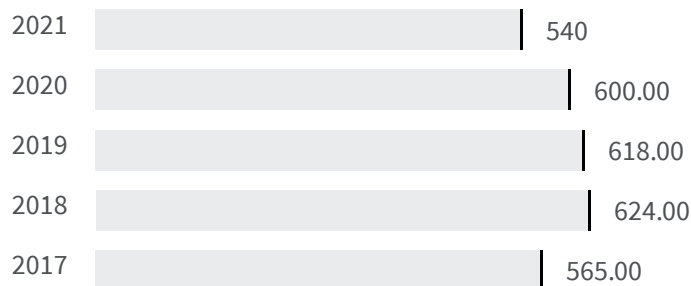

Change of indicators from the second last to the last value

Improvement

No changes

Deterioration

Voter turnout (%)

What is the percentage of the population who voted at the political elections in 2018?

2013	2018
76.53	73.98

Legend

NOVARA

Efficiency of the courts (Days)

What is the average duration in number of days of the defined civil proceedings in that year?

2020	2021
600.00	540

Legend

NOVARA