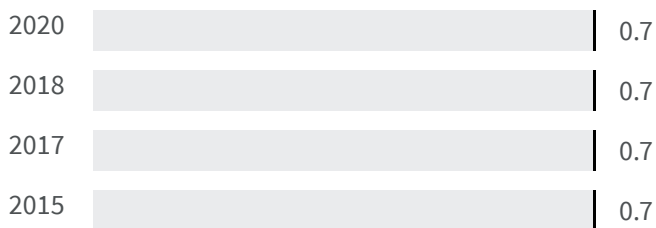

Change of indicators from the second last to the last value

 Improvement

 No changes

 Deterioration

### CO2 emissions (Tonnes)

What is the amount of equivalent CO2 in tonnes emitted per inhabitant?

2017 | 2019  
8.15 | 7.90

**Legend**

 NOVARA

### Flood risk (%)

What is the percentage of the population exposed to flood risks on the total population?

2018 | 2020  
0.7 | 0.7

**Legend**

 NOVARA