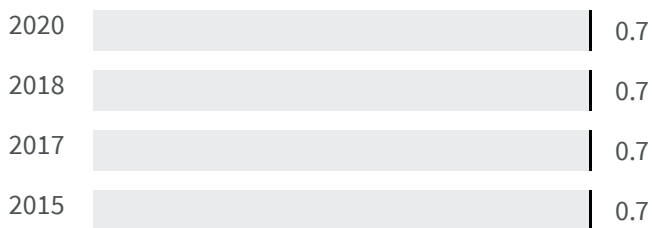

Change of indicators from the second last to the last value

 Improvement

 No changes

 Deterioration

CO2 emissions (Tonnes)

What is the amount of equivalent CO2 in tonnes emitted per inhabitant?

2017 | 2019
8.15 | 7.90

Legend

 NOVARA

Flood risk (%)

What is the percentage of the population exposed to flood risks on the total population?

2018 | 2020
0.7 | 0.7

Legend

 NOVARA