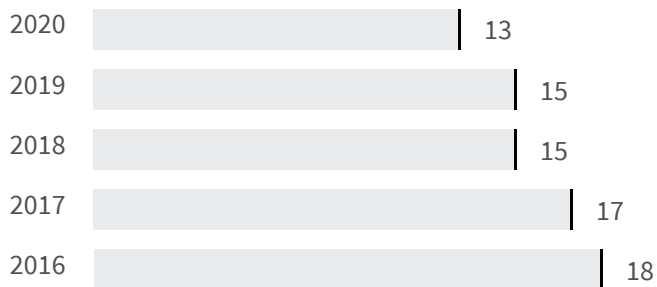

Change of indicators from the second last to the last value

Improvement

No changes

Deterioration

Mobility provided by public transportation (Km)

How many kilometres of travels per inhabitant does the public transportation annually cover?

Legend

■ NAPOLI