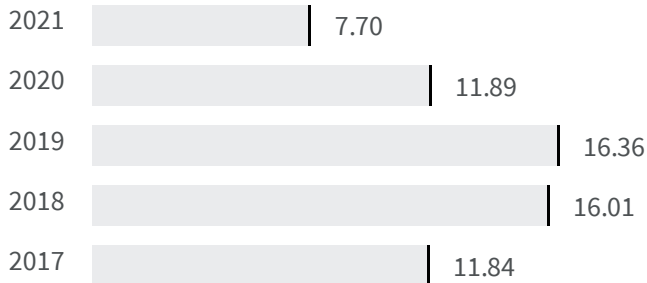

Change of indicators from the second last to the last value

Improvement

No changes

Deterioration

Gender employment gap (%)

What is the difference between the percentage of working men and the percentage of working women?

2020	2021
11.89	7.70

Legend

MONZA

Educational level of women (%)

What is the percentage of women graduates on the total of the graduates?

2011

40.48

Legend