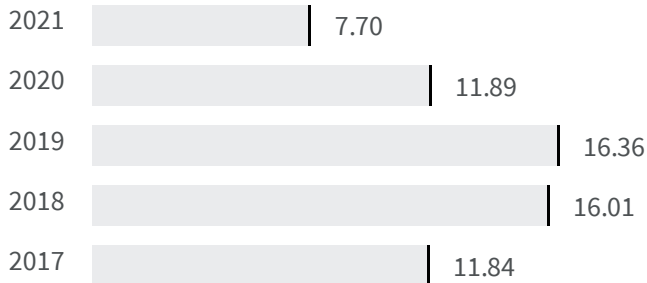

Change of indicators from the second last to the last value

Improvement

No changes

Deterioration

### Gender employment gap (%)

What is the difference between the percentage of working men and the percentage of working women?

2020	2021
11.89	7.70

**Legend**

MONZA