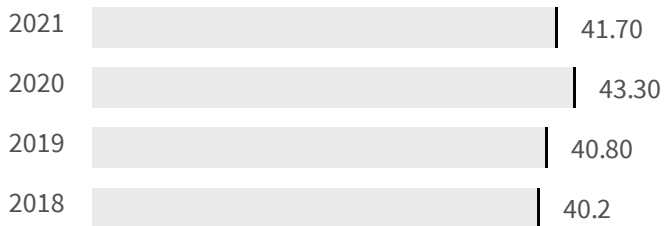

Change of indicators from the second last to the last value

Improvement

No changes

Deterioration

Urban gardens (m2)

2013

How many square meters of dismissed or abandoned land every 100 inhabitants have been converted to the organic crop of fruit and vegetables?

0

2013

Legend

MONZA

Overweight or obesity (%)

2020

2021

What is the percentage of people aged 18 and over who are overweight or obese?

43.30

41.70

Legend

MONZA