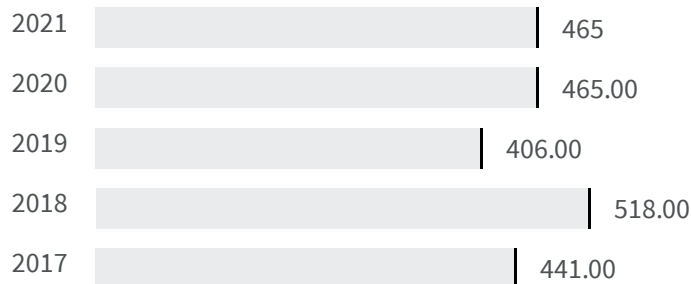

Change of indicators from the second last to the last value

Improvement

No changes

Deterioration

Voter turnout (%)

What is the percentage of the population who voted at the political elections in 2018?

2013	2018
	
80.02	76.79

Legend

 MONZA

Efficiency of the courts (Days)

What is the average duration in number of days of the defined civil proceedings in that year?

2020	2021
	
465.00	465

Legend

 MONZA