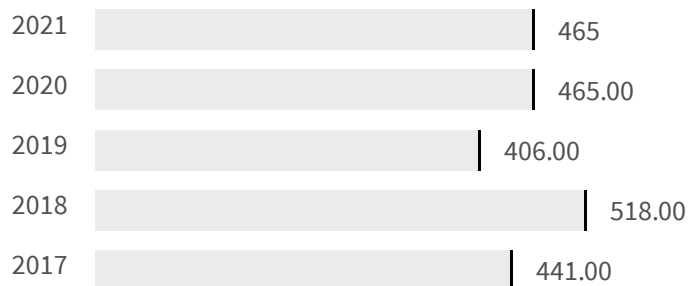

### Voter turnout (%)

What is the percentage of the population who voted at the political elections in 2018?

|       |   |
|-------|---|
| 2013  | 2018  |
|       |  |
| 80.02 | 76.79   |

**Legend**

 MONZA

### Efficiency of the courts (Days)

What is the average duration in number of days of the defined civil proceedings in that year?

|        |   |
|--------|---|
| 2020   | 2021  |
|        |  |
| 465.00 | 465   |