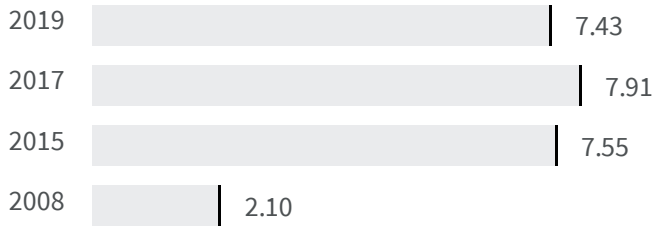

Change of indicators from the second last to the last value

 Improvement

 No changes

 Deterioration

CO2 emissions (Tonnes)

What is the amount of equivalent CO2 in tonnes emitted per inhabitant?

2017 | 2019
7.91 | 7.43

Legend
 MONZA

Flood risk (%)

What is the percentage of the population exposed to flood risks on the total population?

2018 | 2020
8.9 | 8.9

Legend
 MONZA