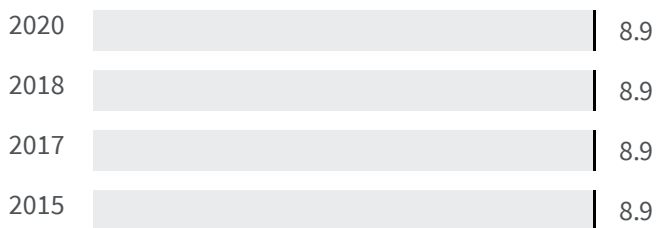

Change of indicators from the second last to the last value

 Improvement

 No changes

 Deterioration

CO2 emissions (Tonnes)

What is the amount of equivalent CO2 in tonnes emitted per inhabitant?

2017 | 2019
7.91 | 7.43

Legend
 MONZA

Flood risk (%)

What is the percentage of the population exposed to flood risks on the total population?

2018 | 2020
8.9 | 8.9

Legend
 MONZA