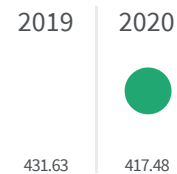

2019 | 2020
65.5 | 67.4

Legend

MONZA

Urban waste production (Kg)

How many kg of urban waste are produced every year per inhabitant?

Legend

MONZA

Residential waste collection (%)

What is the percentage of the population served by the residential waste collection on the total of the population?

Legend

MONZA

Ecological areas / Recycling points (m2)

How many square meters per 100.000 inhabitants are designed for ecological islands?