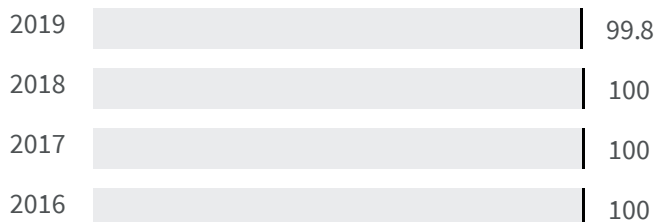

Legend

MONZA

Ecological areas / Recycling points (m2)

How many square meters per 100.000 inhabitants are designed for ecological islands?

2015

35.10

Legend

MONZA