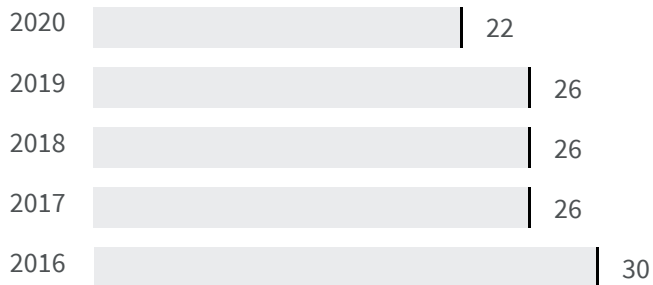

Change of indicators from the second last to the last value

Improvement

No changes

Deterioration

Mobility provided by public transportation (Km)

How many kilometres of travels per inhabitant does the public transportation annually cover?