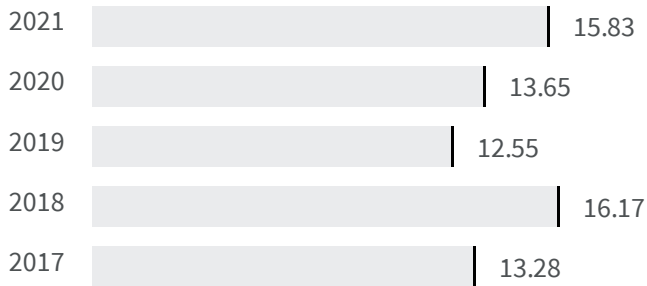

Change of indicators from the second last to the last value

Improvement

No changes

Deterioration

### Gender employment gap (%)

What is the difference between the percentage of working men and the percentage of working women?

2020	2021
13.65	15.83

**Legend**

MODENA