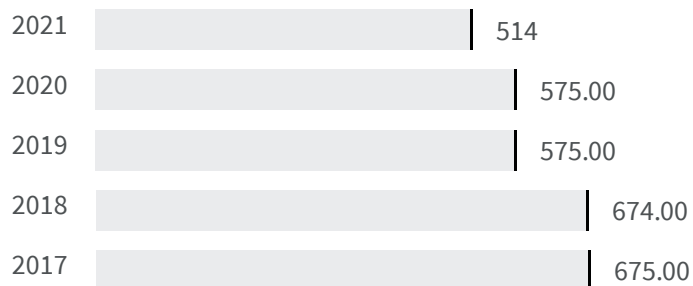

Change of indicators from the second last to the last value

Improvement

No changes

Deterioration

Voter turnout (%)

What is the percentage of the population who voted at the political elections in 2018?

2013	2018
83.41	79.78

Legend

MODENA

Efficiency of the courts (Days)

What is the average duration in number of days of the defined civil proceedings in that year?

2020	2021
575.00	514

Legend

MODENA