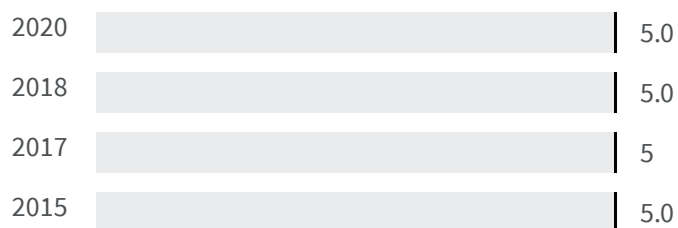

Change of indicators from the second last to the last value

 Improvement

 No changes

 Deterioration

CO2 emissions (Tonnes)

What is the amount of equivalent CO2 in tonnes emitted per inhabitant?

2017 | 2019

 8.98 | 9.06

Legend

 MODENA

Flood risk (%)

What is the percentage of the population exposed to flood risks on the total population?

2018 | 2020

 5.0 | 5.0

Legend

 MODENA