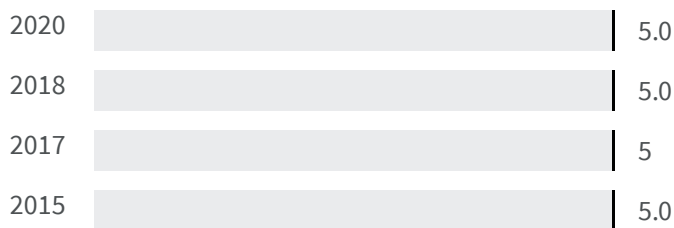

Legend

MODENA