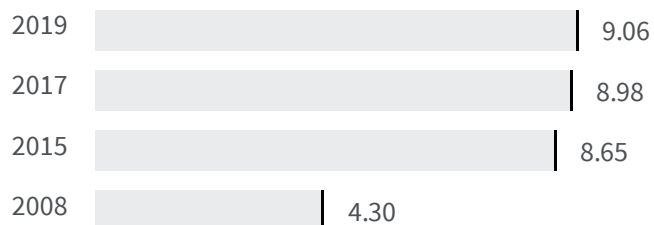

Change of indicators from the second last to the last value

 Improvement

 No changes

 Deterioration

CO2 emissions (Tonnes)

What is the amount of equivalent CO2 in tonnes emitted per inhabitant?

2017 | 2019

 8.98 | 9.06