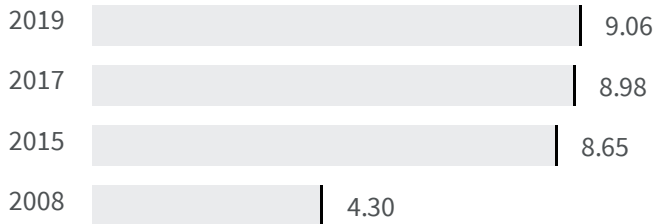

Change of indicators from the second last to the last value

 Improvement

 No changes

 Deterioration

CO2 emissions (Tonnes)

What is the amount of equivalent CO2 in tonnes emitted per inhabitant?

2017 | 2019

 8.98 | 9.06