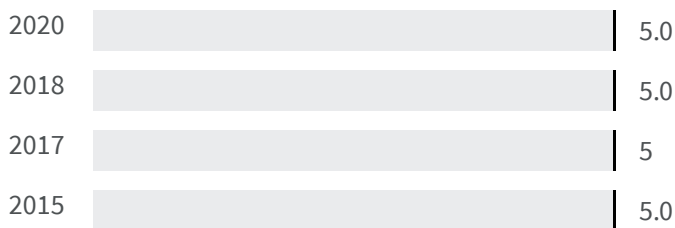

Change of indicators from the second last to the last value

 Improvement

 No changes

 Deterioration

CO2 emissions (Tonnes)

What is the amount of equivalent CO2 in tonnes emitted per inhabitant?

2017 | 2019

 8.98 | 9.06

Legend

 MODENA

Flood risk (%)

What is the percentage of the population exposed to flood risks on the total population?

2018 | 2020

 5.0 | 5.0

Legend

 MODENA