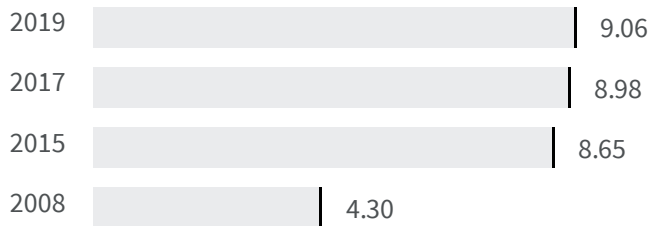

Change of indicators from the second last to the last value

Improvement

No changes

Deterioration

CO2 emissions (Tonnes)

What is the amount of equivalent CO2 in tonnes emitted per inhabitant?

2017	2019
8.98	9.06