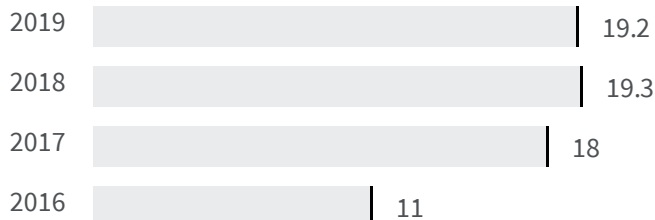

Legend

MODENA

Ecological areas / Recycling points (m2)

How many square meters per 100.000 inhabitants are designed for ecological islands?

2015

85.61

Legend

MODENA