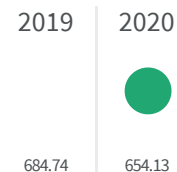

Change of indicators from the second last to the last value

Improvement

No changes

Deterioration

### Separate waste collection (%)

What is the percentage of the separately waste collected on the total amount of urban waste produced?

**Legend**

MODENA

## Urban waste production (Kg)

How many kg of urban waste are produced every year per inhabitant?