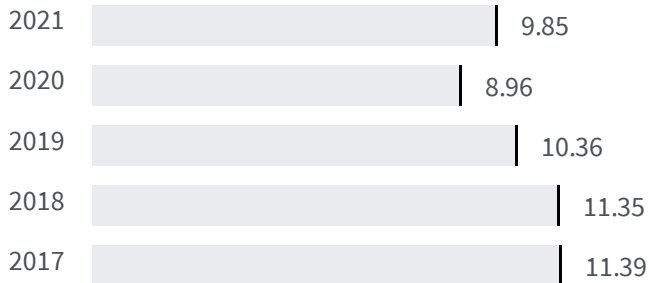

Change of indicators from the second last to the last value

Improvement

No changes

Deterioration

Gender employment gap (%)

What is the difference between the percentage of working men and the percentage of working women?

2020	2021
8.96	9.85

Legend

MILANO

Educational level of women (%)

What is the percentage of women graduates on the total of the graduates?

2011

47.91

Legend