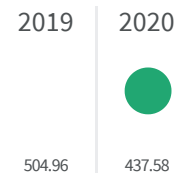

2019	2020
61.8	58.5

Legend

MILANO

Urban waste production (Kg)

How many kg of urban waste are produced every year per inhabitant?

Legend

MILANO

Residential waste collection (%)

What is the percentage of the population served by the residential waste collection on the total of the population?

Legend

MILANO

Ecological areas / Recycling points (m2)

How many square meters per 100.000 inhabitants are designed for ecological islands?