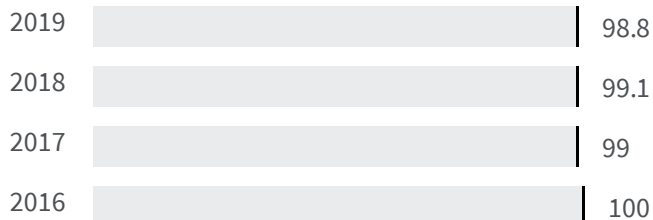

2019	2020
61.8	58.5

Legend

MILANO

Urban waste production (Kg)

How many kg of urban waste are produced every year per inhabitant?

Legend

MILANO

Residential waste collection (%)

What is the percentage of the population served by the residential waste collection on the total of the population?

Legend

MILANO

Ecological areas / Recycling points (m2)

How many square meters per 100.000 inhabitants are designed for ecological islands?