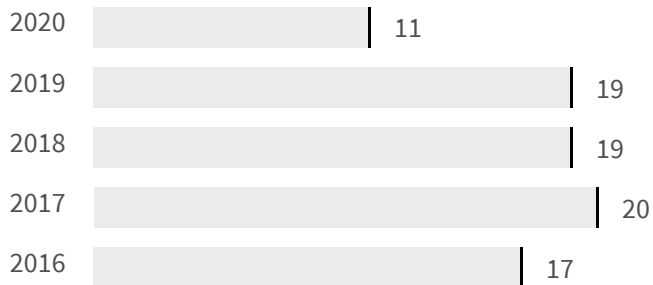

Change of indicators from the second last to the last value

Improvement

No changes

Deterioration

Mobility provided by public transportation (Km)

How many kilometres of travels per inhabitant does the public transportation annually cover?

Legend

■ MESSINA

2019 | 2020
19 | 11