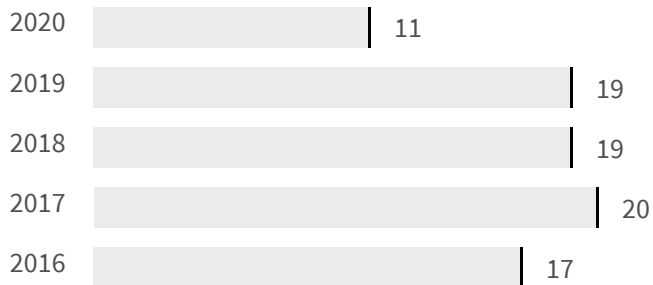

Change of indicators from the second last to the last value

Improvement

No changes

Deterioration

Mobility provided by public transportation (Km)

How many kilometres of travels per inhabitant does the public transportation annually cover?

2019 | 2020

19 | 11

Legend

■ MESSINA