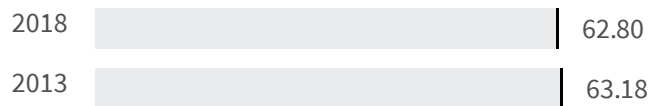

Change of indicators from the second last to the last value

Improvement

No changes

Deterioration

Voter turnout (%)

What is the percentage of the population who voted at the political elections in 2018?

Legend

MESSINA

Efficiency of the courts (Days)

What is the average duration in number of days of the defined civil proceedings in that year?

Legend

MESSINA