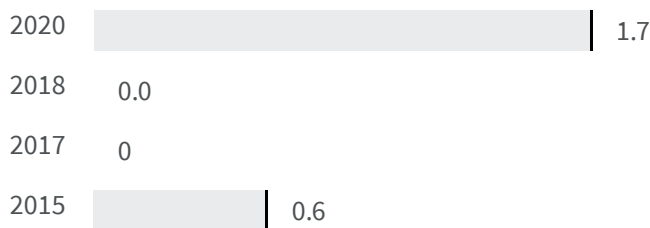

Change of indicators from the second last to the last value

 Improvement

 No changes

 Deterioration

### CO2 emissions (Tonnes)

What is the amount of equivalent CO2 in tonnes emitted per inhabitant?

2017 | 2019  
6.51 | 6.42

**Legend**

 MESSINA

### Flood risk (%)

What is the percentage of the population exposed to flood risks on the total population?

2018 | 2020  
0.0 | 1.7

**Legend**

 MESSINA