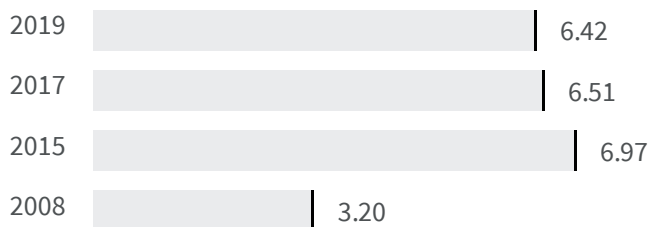

Change of indicators from the second last to the last value

Improvement

No changes

Deterioration

## CO2 emissions (Tonnes)

What is the amount of equivalent CO2 in tonnes emitted per inhabitant?

2017	2019
6.51	6.42