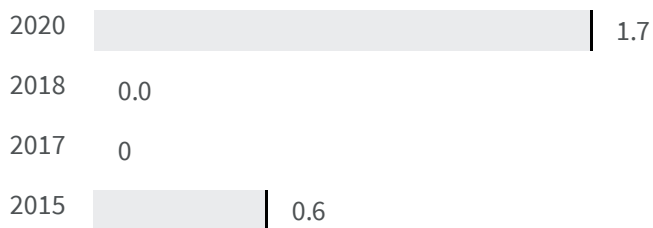

Legend

■ MESSINA