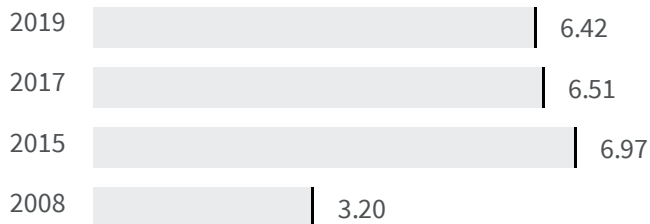

Change of indicators from the second last to the last value

 Improvement

 No changes

 Deterioration

### CO2 emissions (Tonnes)

What is the amount of equivalent CO2 in tonnes emitted per inhabitant?

2017 | 2019  
6.51 | 6.42

**Legend**

 MESSINA