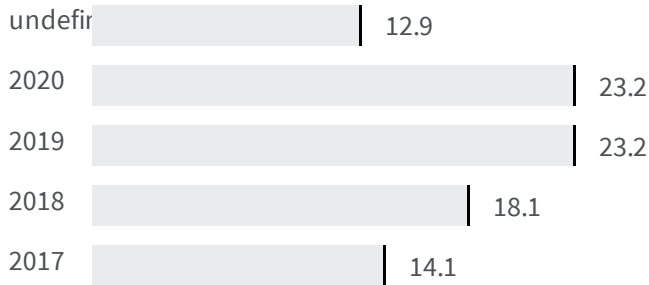

Change of indicators from the second last to the last value

Improvement

No changes

Deterioration

Separate waste collection (%)

What is the percentage of the separately waste collected on the total amount of urban waste produced?

2019 | 2020

23.2 | 23.2

Legend

■ MESSINA