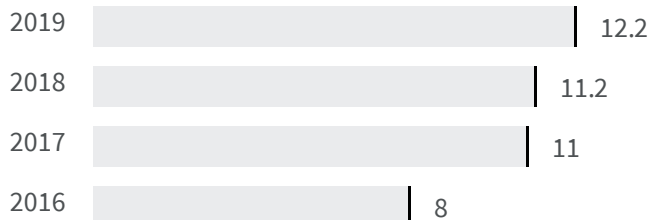

2019 | 2020

23.2 | 23.2

Legend

■ MESSINA

Urban waste production (Kg)

How many kg of urban waste are produced every year per inhabitant?

Legend

MESSINA

Residential waste collection (%)

What is the percentage of the population served by the residential waste collection on the total of the population?

Legend

MESSINA

Ecological areas / Recycling points (m2)