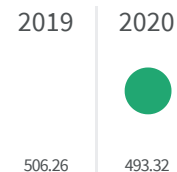

2019 | 2020

23.2 | 23.2

Legend

■ MESSINA

Urban waste production (Kg)

How many kg of urban waste are produced every year per inhabitant?

Legend

MESSINA

Residential waste collection (%)

What is the percentage of the population served by the residential waste collection on the total of the population?

Legend

MESSINA

Ecological areas / Recycling points (m2)