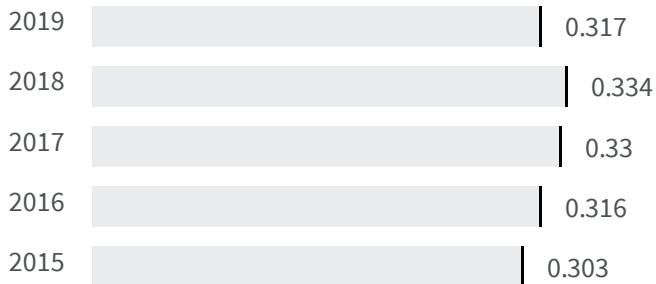

Change of indicators from the second last to the last value

Improvement

No changes

Deterioration

GINI Coefficient (Value)

What is the GINI coefficient of the city, representing the income or wealth distribution of the residents, and most commonly used to measure inequalities?

2018	2019
0.334	0.317

Legend

■ MESSINA

Digital divide (%)

What is the percentage of the population excluded from the mobile and fixed-line broadband?

2013

3.3

Legend