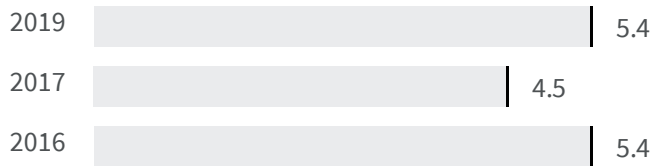

Deaths and injuries in road accidents (Number)

How many deaths or injuries in road accidents occurred per 1000 inhabitants?