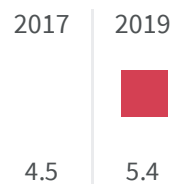

Legend

MATERA