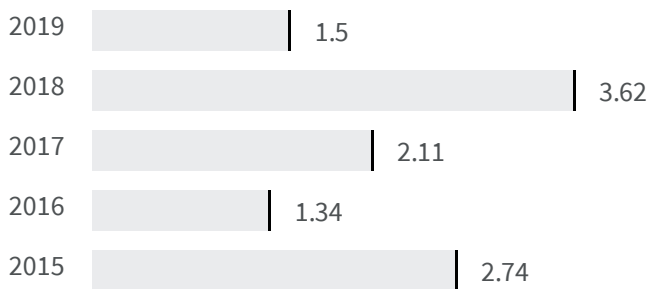

2020 | 2021

82.709 | 82.746

Legend

MATERA

Life expectancy at 65 years (Years)

How many years a person aged 65 can expect to live if subjected throughout his or her life to the current mortality conditions?

2018	2019
14	16

Legend

MATERA

Infant mortality rate (Number)

What is the total number of deaths of children under one year of age, expressed per 1000 live births?

2018	2019
3.62	1.5

Legend

MATERA