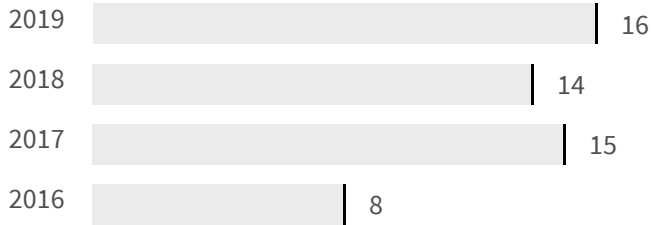

Deaths for suicide and intentional self-harm (Number)

What is the total number of deaths caused by suicide and intentional self-harm based on the territory of residence?

2018	2019
14	16

Legend

MATERA

Infant mortality rate (Number)

What is the total number of deaths of children under one year of age, expressed per 1000 live births?

2018	2019
3.62	1.5