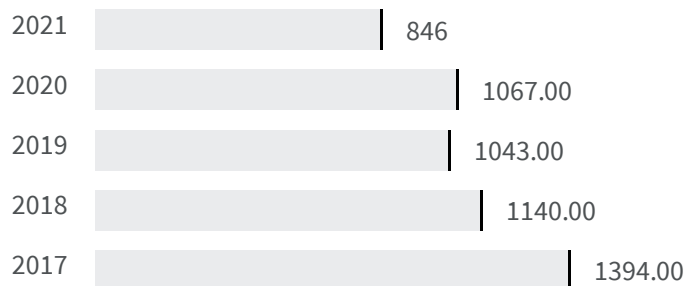

Change of indicators from the second last to the last value

Improvement

No changes

Deterioration

Voter turnout (%)

What is the percentage of the population who voted at the political elections in 2018?

Legend

MATERA

Efficiency of the courts (Days)

What is the average duration in number of days of the defined civil proceedings in that year?

Legend

MATERA